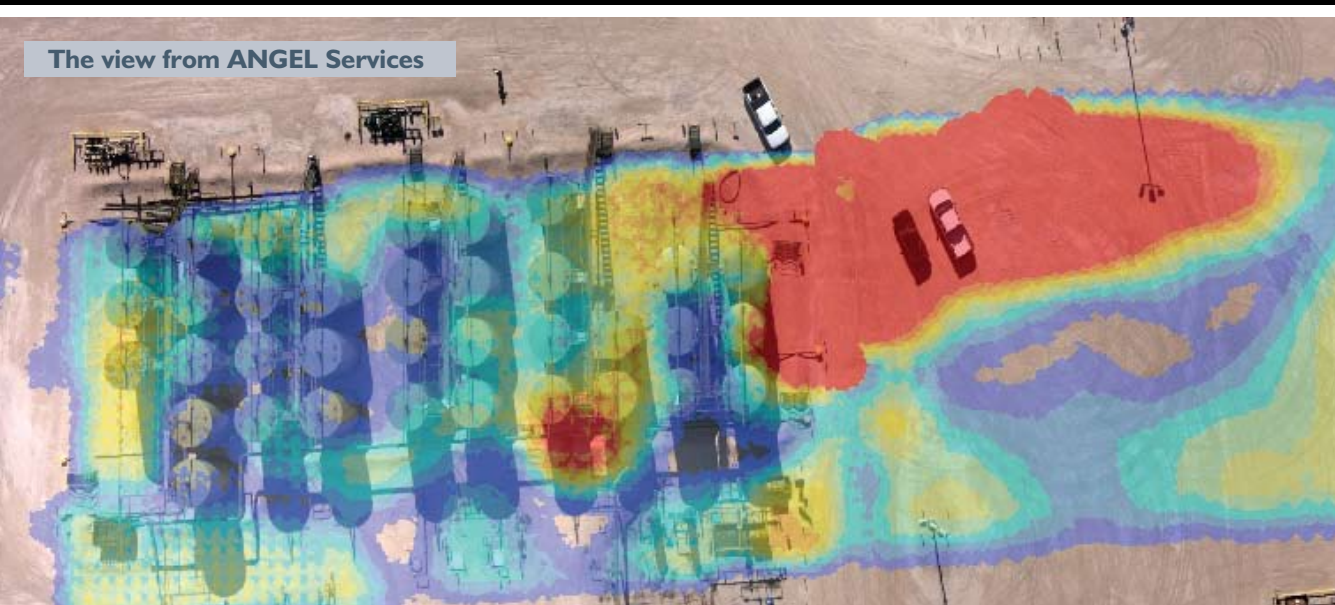

Luling, Texas: 8/28/08 – People near the town of Luling were jolted awake when a 36-inch natural gas line exploded, sending flames as high as 400 feet in the air. “We were lucky that this rupture happened in an area where it’s very rural,” said Caldwell County Sheriff Daniel Law. “That same line could’ve ruptured anywhere along that track and affected a lot more people.”

DID YOU MISS THIS?

Airborne Natural Gas Emission Lidar (ANGEL) Services.

Engineered for life

Standard aerial photo

ANGEL Services...

The view from ANGEL Services

“ANGEL Services found serious leaks we missed with our regular patrols. It’s been a great business decision to do this—one of the best things we’ve run into, technology-wise, in a number of years.”

— Jeff Cullison, Northern Natural Gas

ANGEL Services will find it.

ANGEL SERVICES TAKES YOU ABOVE AND BEYOND.

ITT’s ANGEL Services efficiently detects, measures, and locates pipeline leaks that walking crews, visual patrols, and SCADA controls are missing. ANGEL Services can leak-survey up to 1,000 miles a day, while delivering 100 times the ROW coverage of conventional methods. By using ANGEL Services, you’ll find emissions that would normally be missed.

Every leak in your system represents a risk. Even a small leak can compromise efficiency and safety. If your system has a natural gas leak, ANGEL Services will find it.

Your new Best Practice Take safety to a new level by protecting your pipelines, employees, communities, shareholders, and the environment with ANGEL Services. It’s a business opportunity you can’t afford to miss.