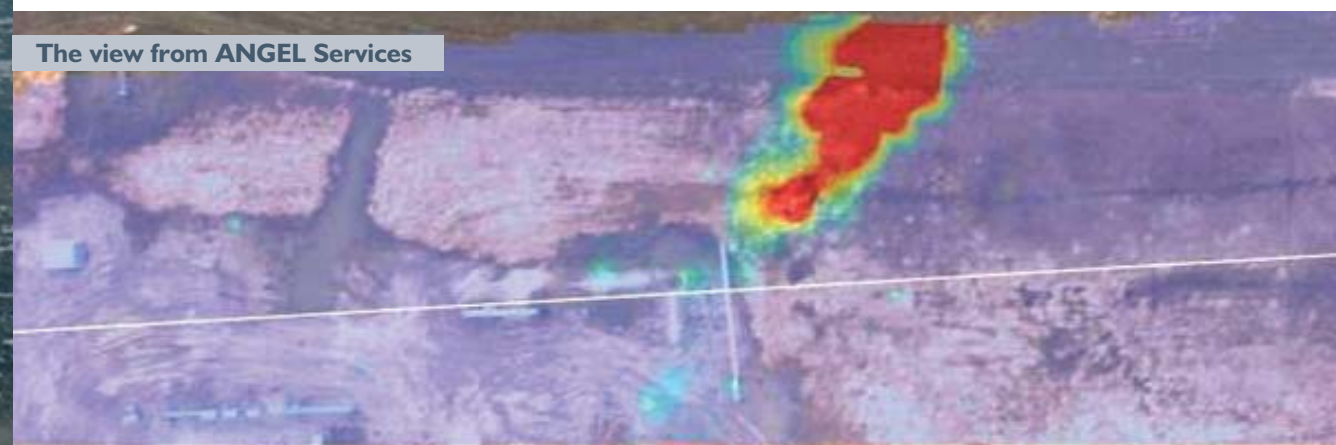

The view from ANGEL Services